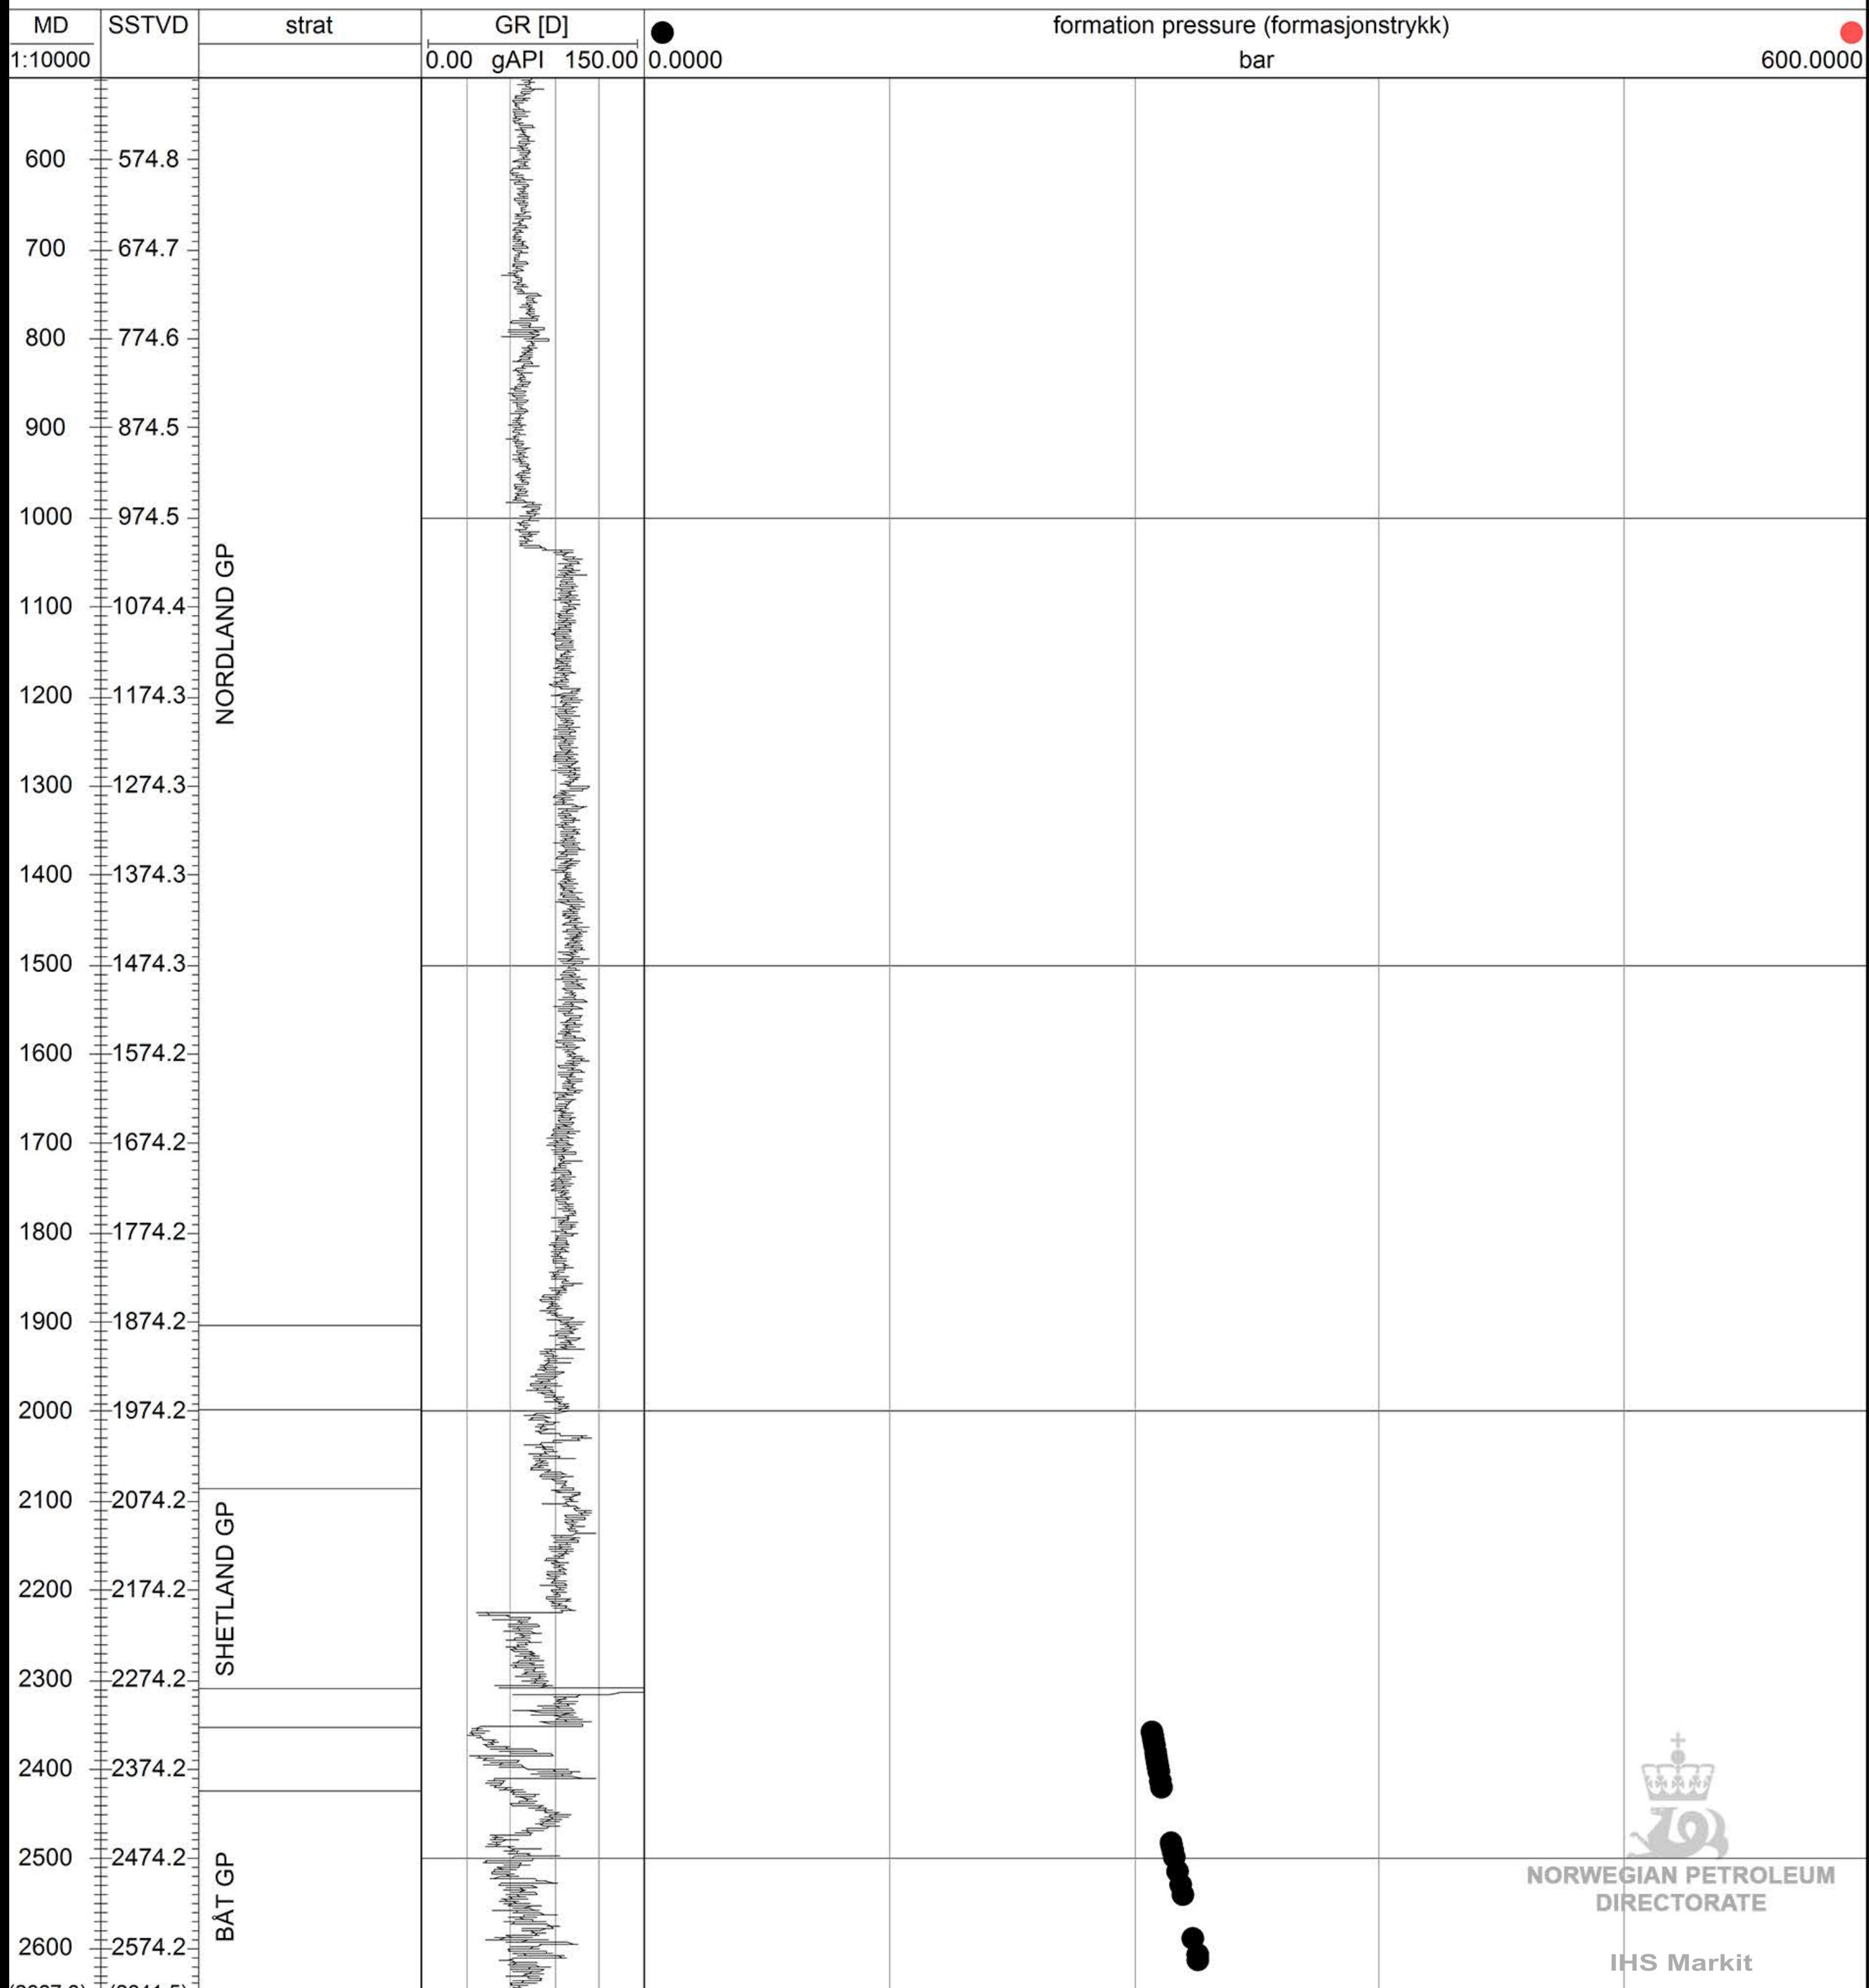

6507/7-5

NORWEGIAN PETROLEUM
DIRECTORATE

IHS Markit