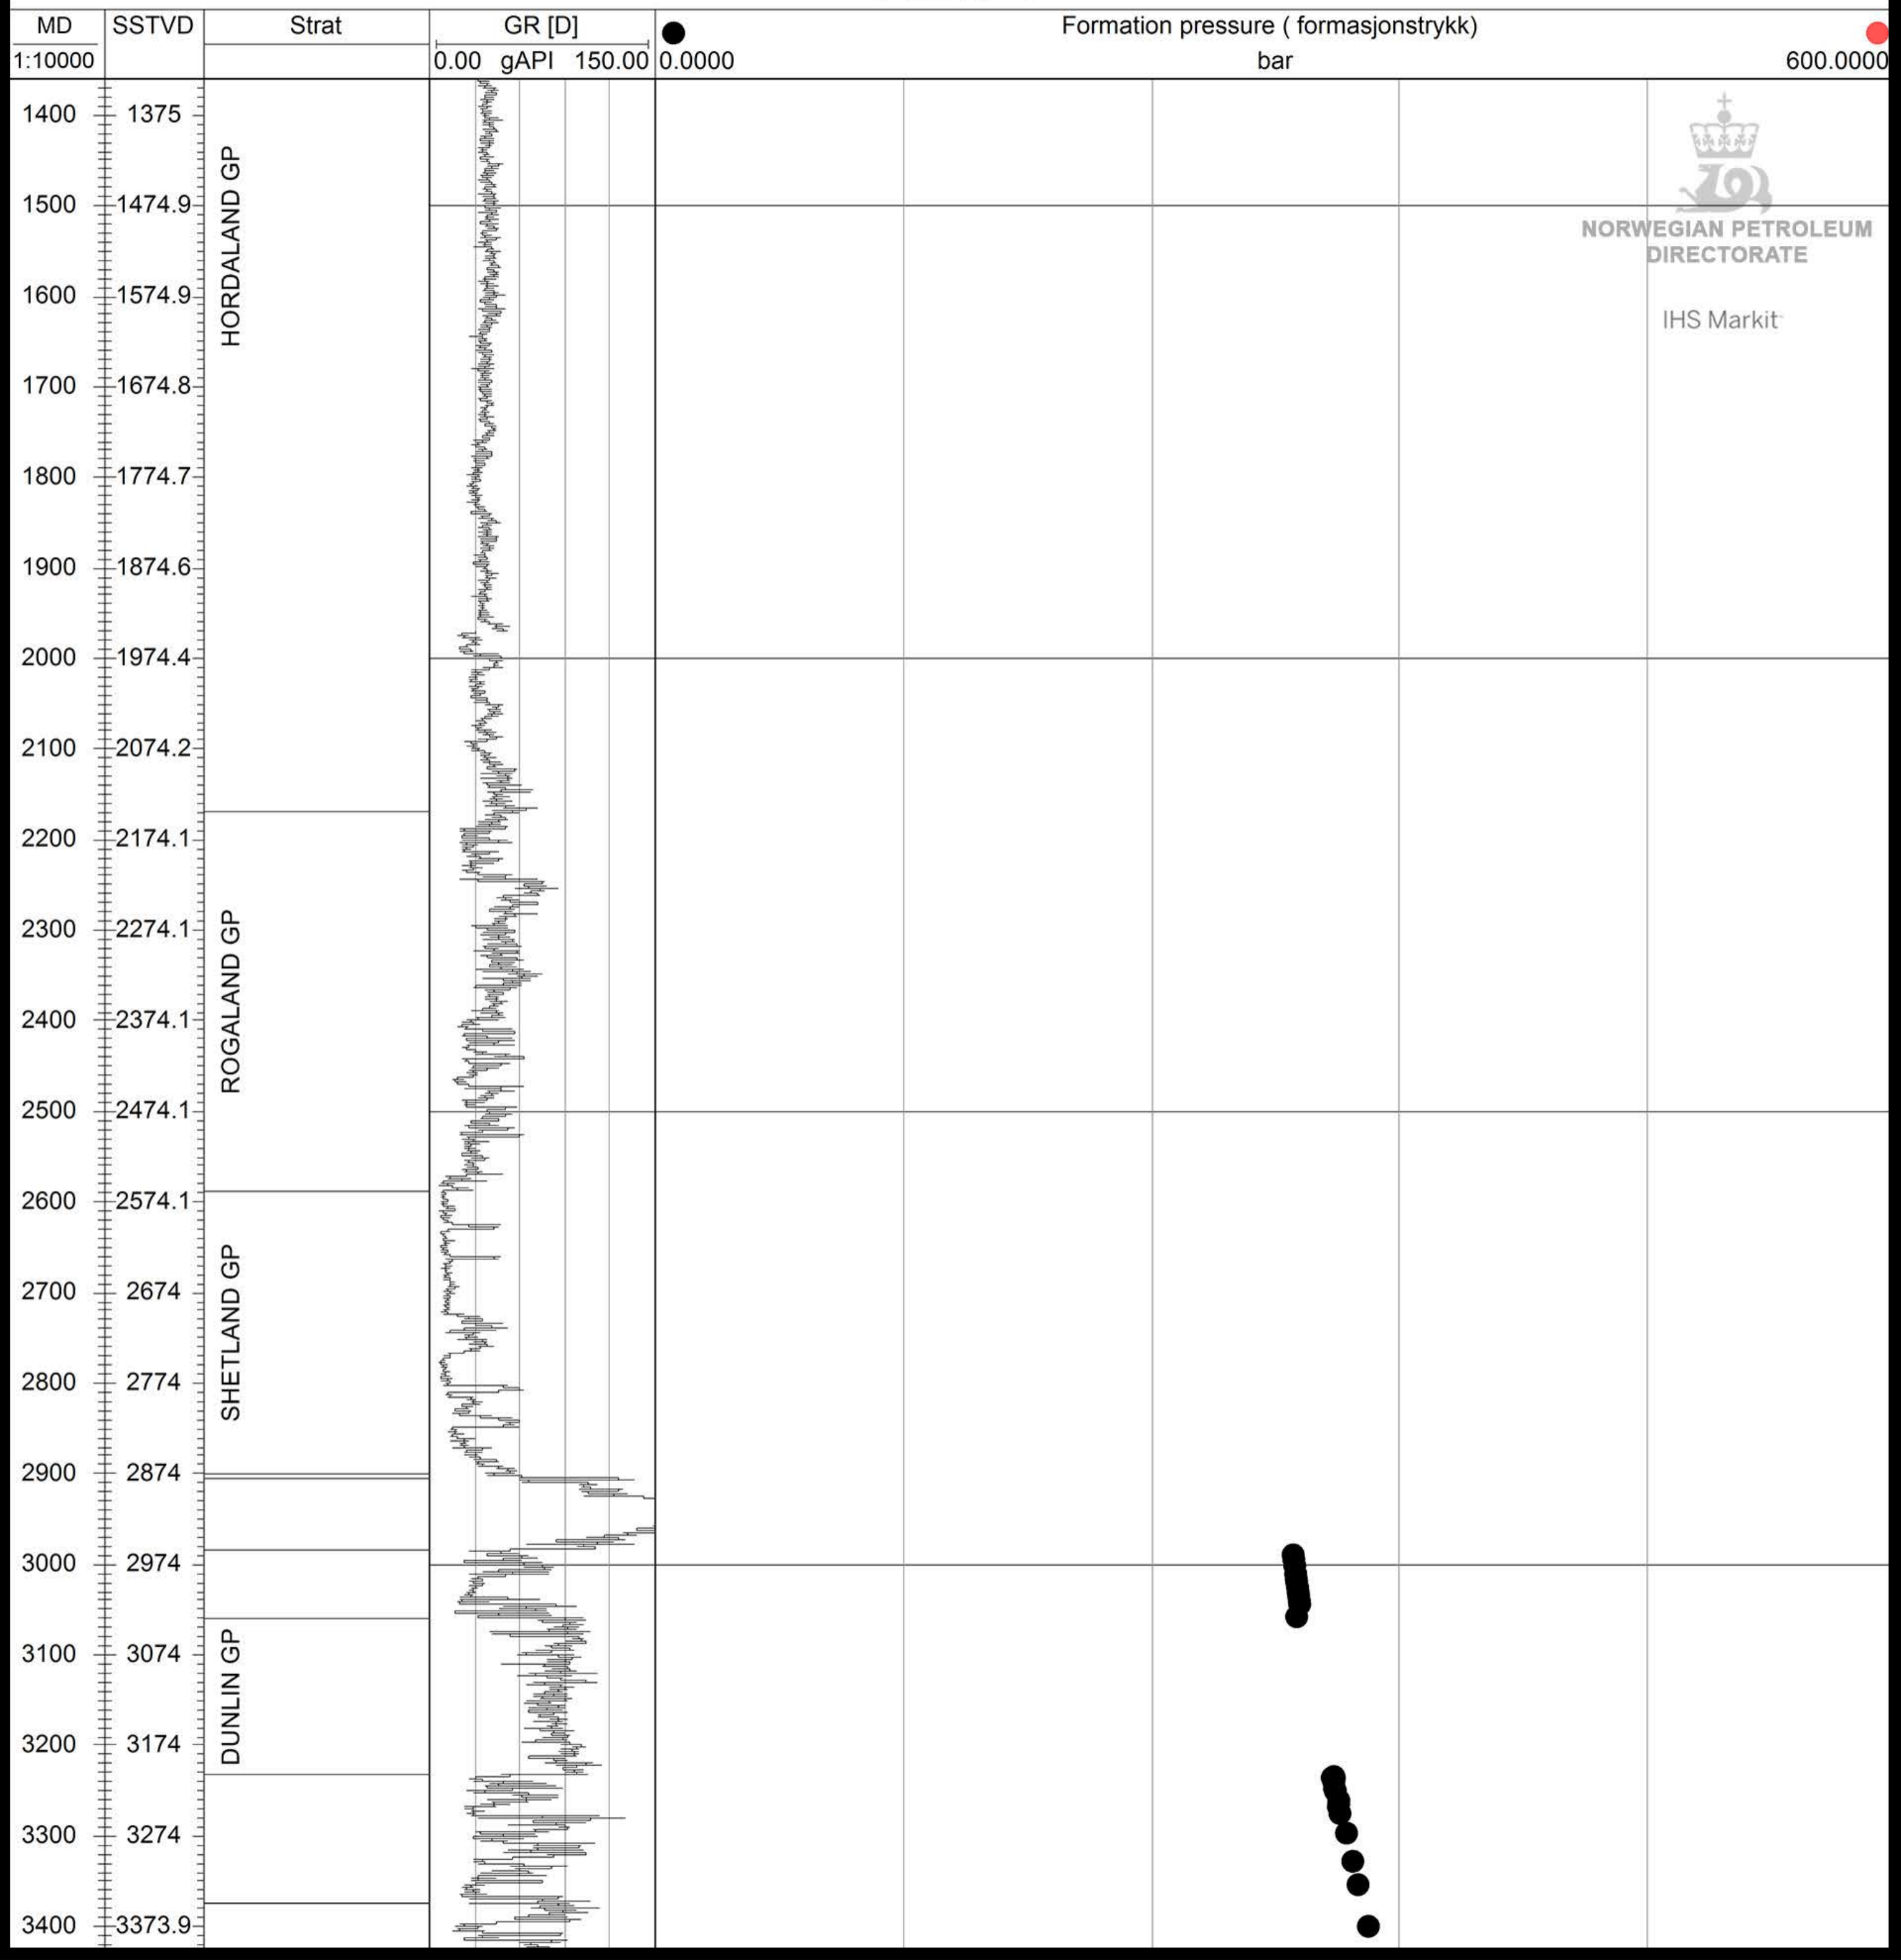

# ★ 25/5-1

NORWEGIAN PETROLEUM DIRECTORATE

IHS Markit