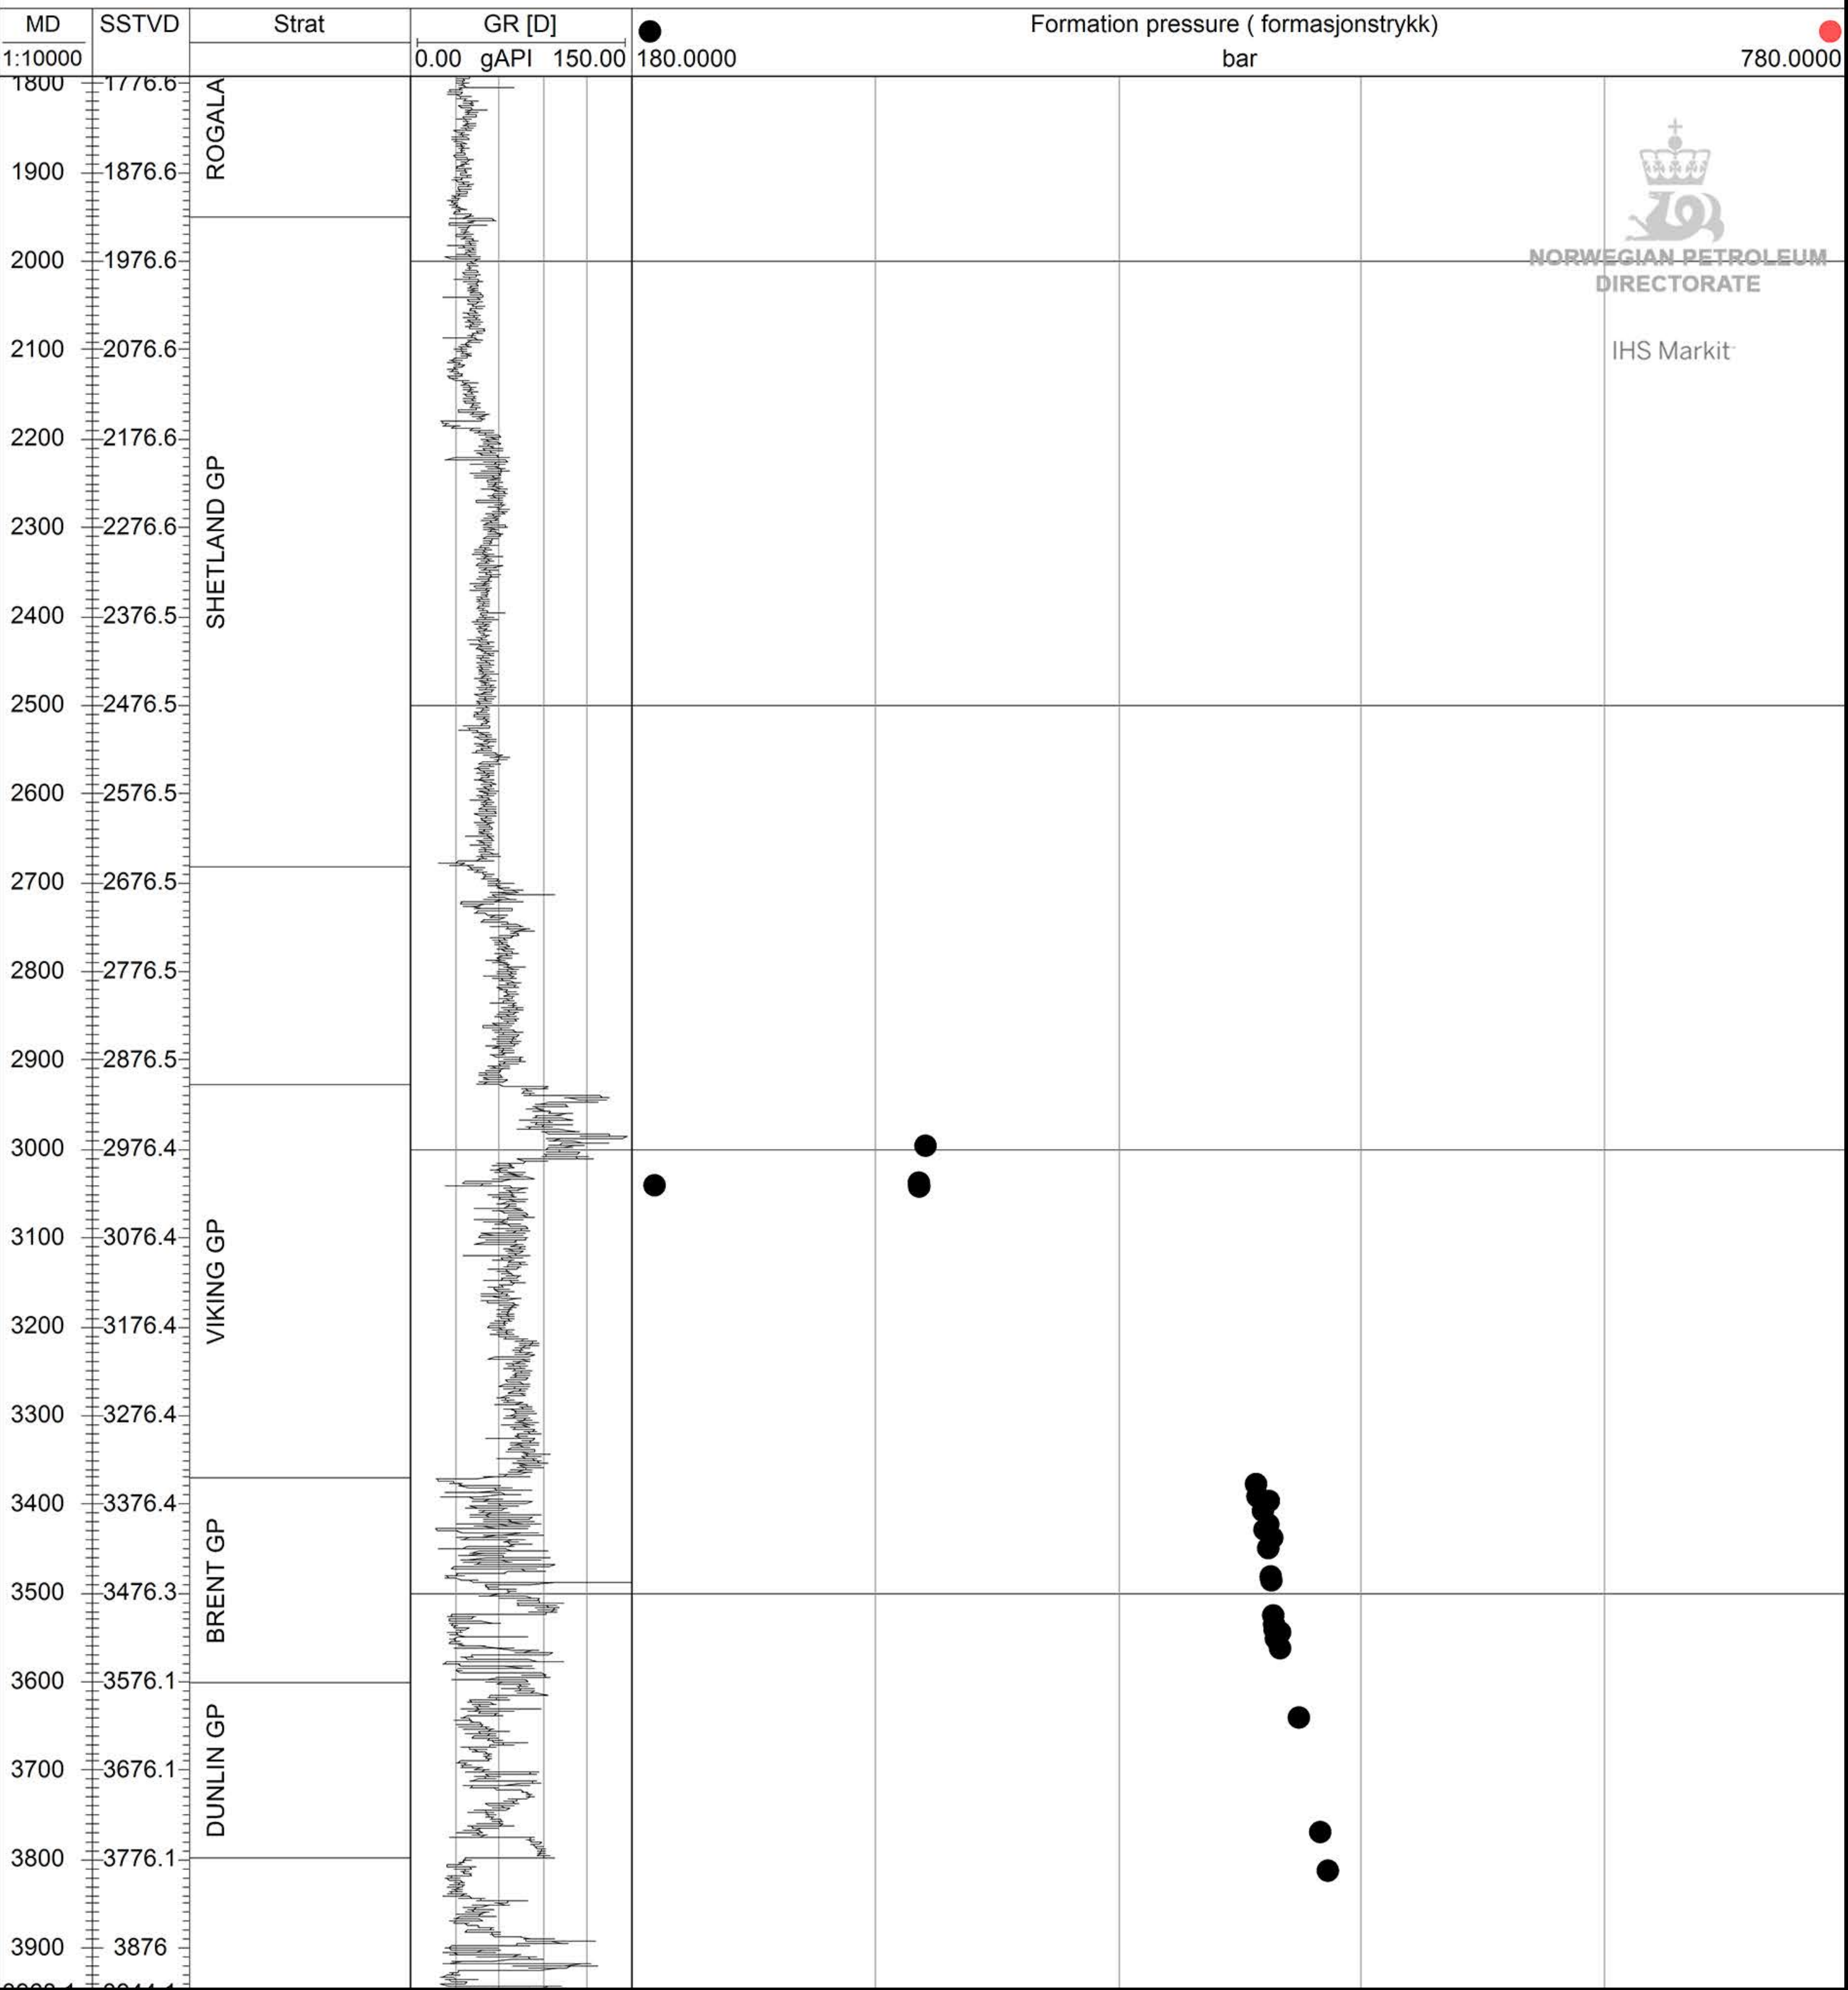

35/11-2

NORWEGIAN PETROLEUM
DIRECTORATE

IHS Markit