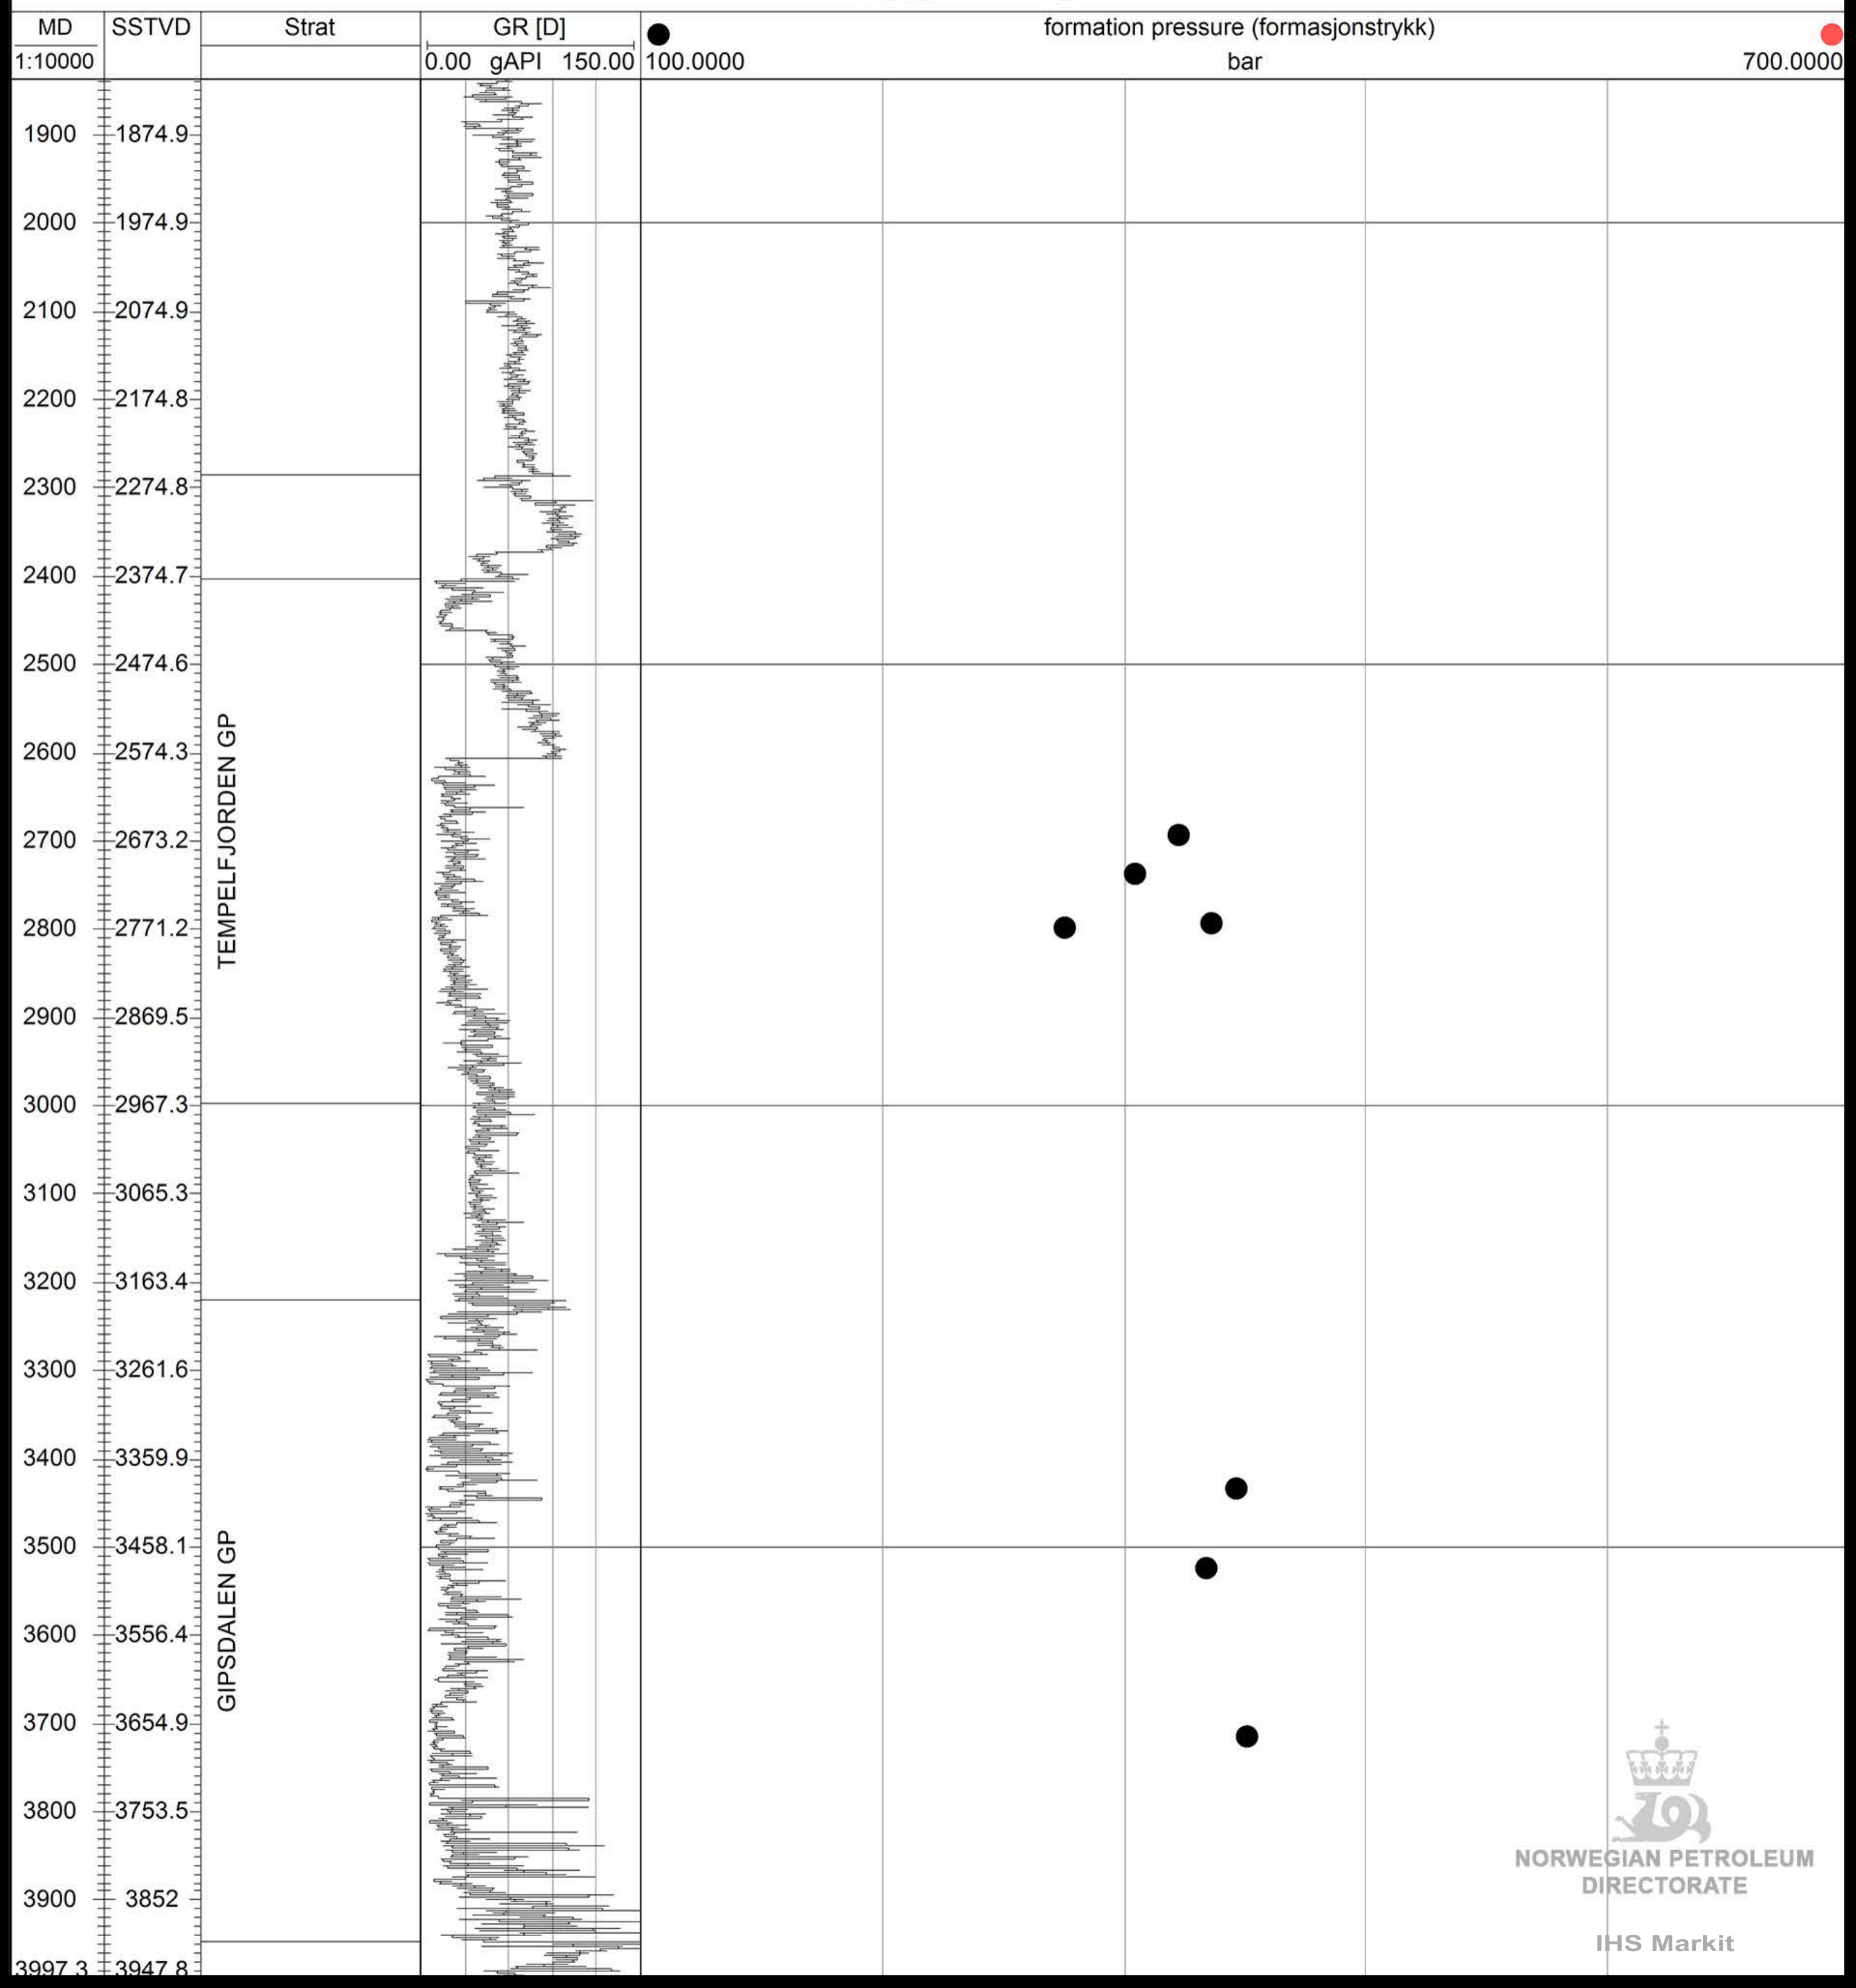

7120/1-1 R2

NORWEGIAN PETROLEUM
DIRECTORATE

IHS Markit