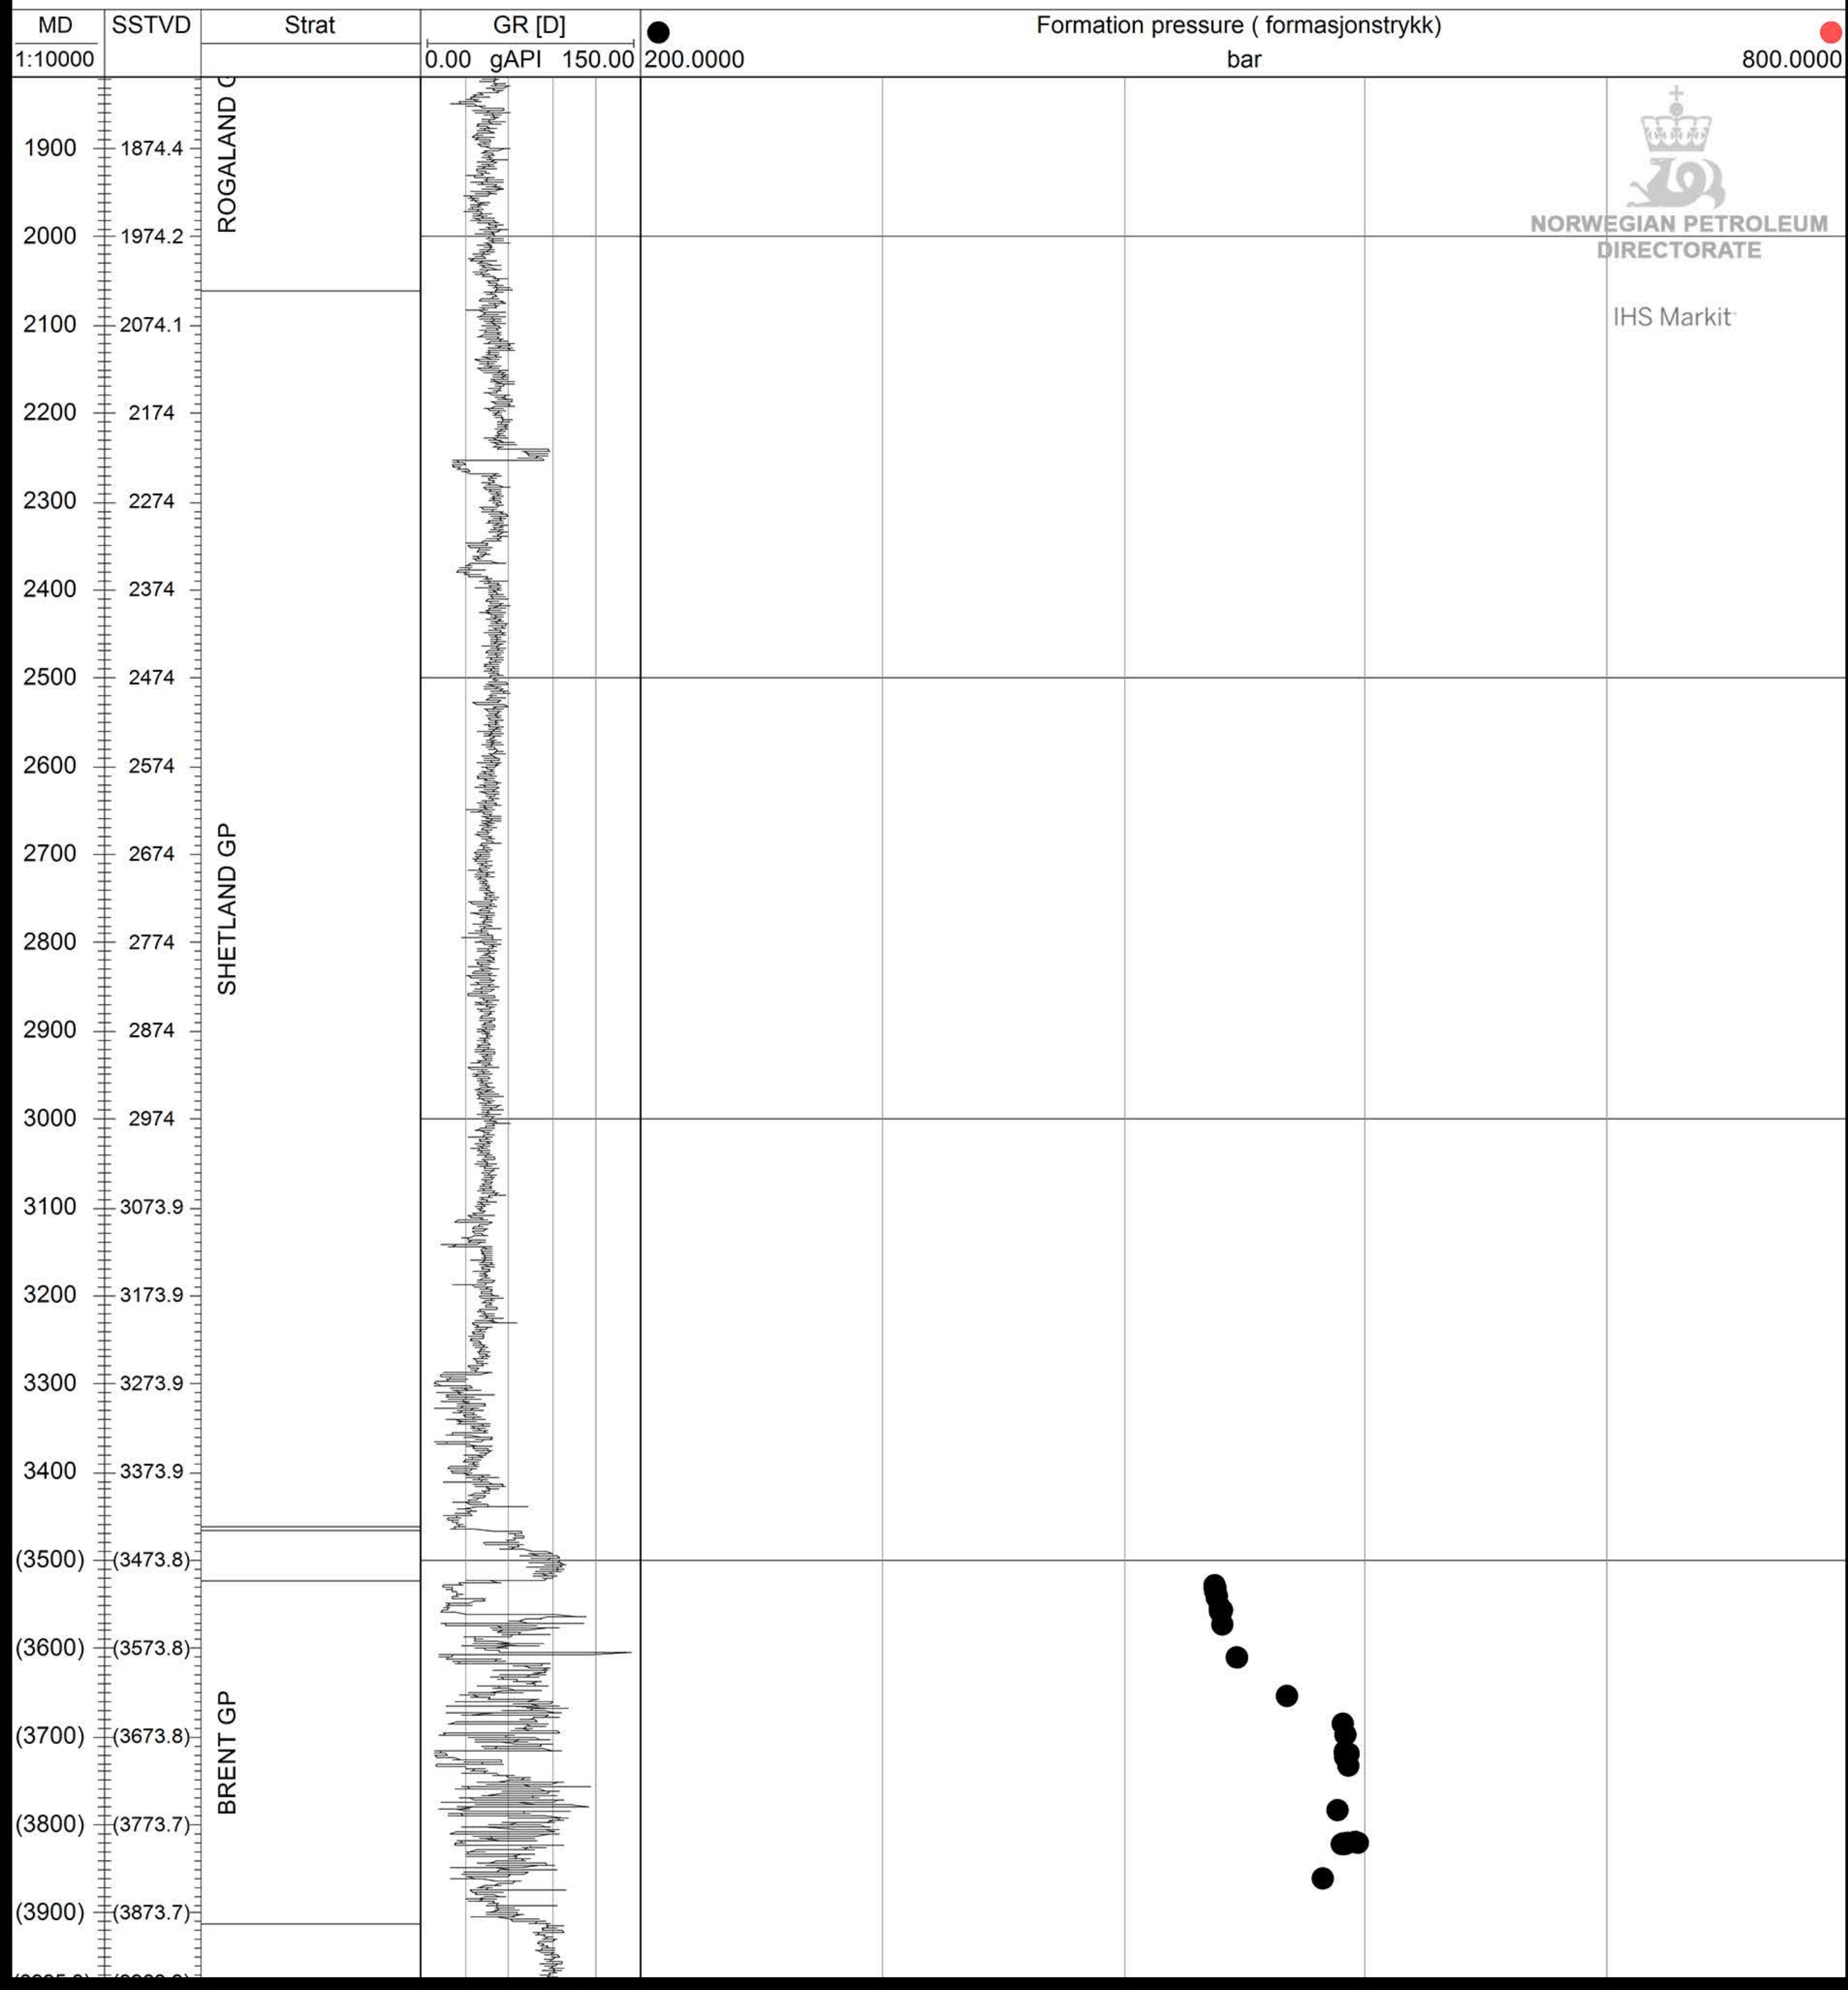

☀ 29/3-1

NORWEGIAN PETROLEUM
DIRECTORATE

IHS Markit