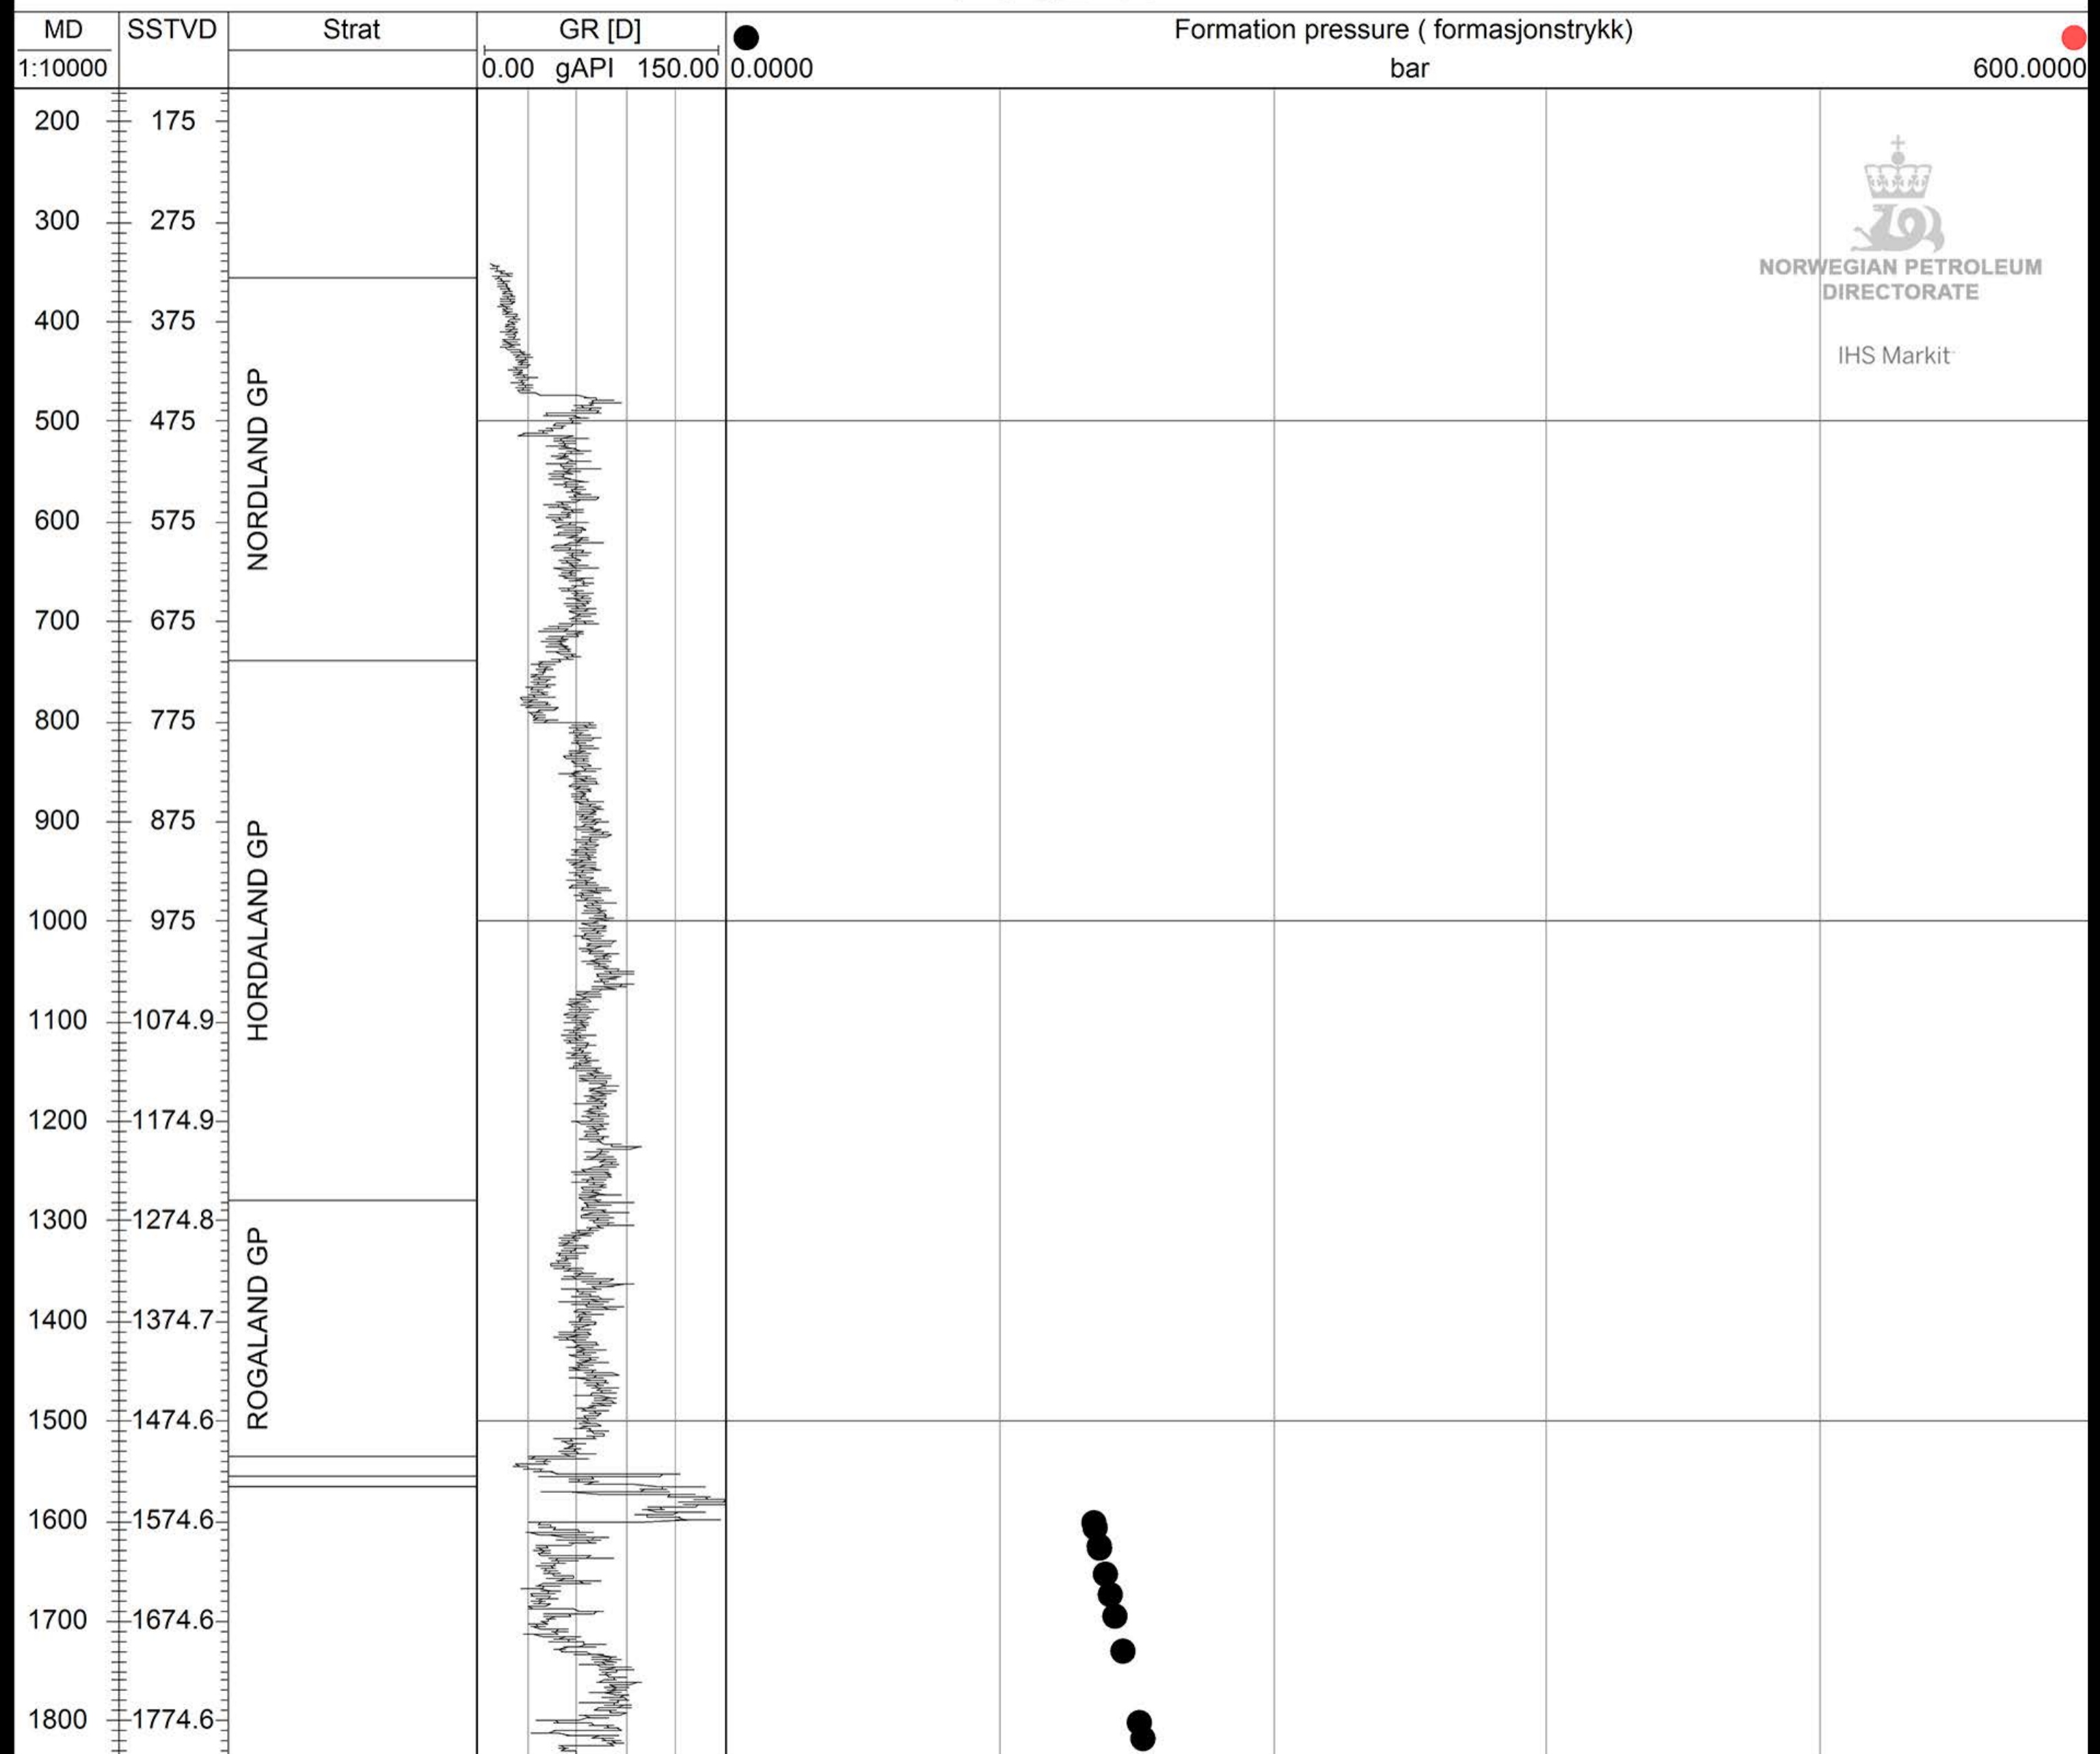

# 31/2-10

  
 NORWEGIAN PETROLEUM  
 DIRECTORATE  
 IHS Markit