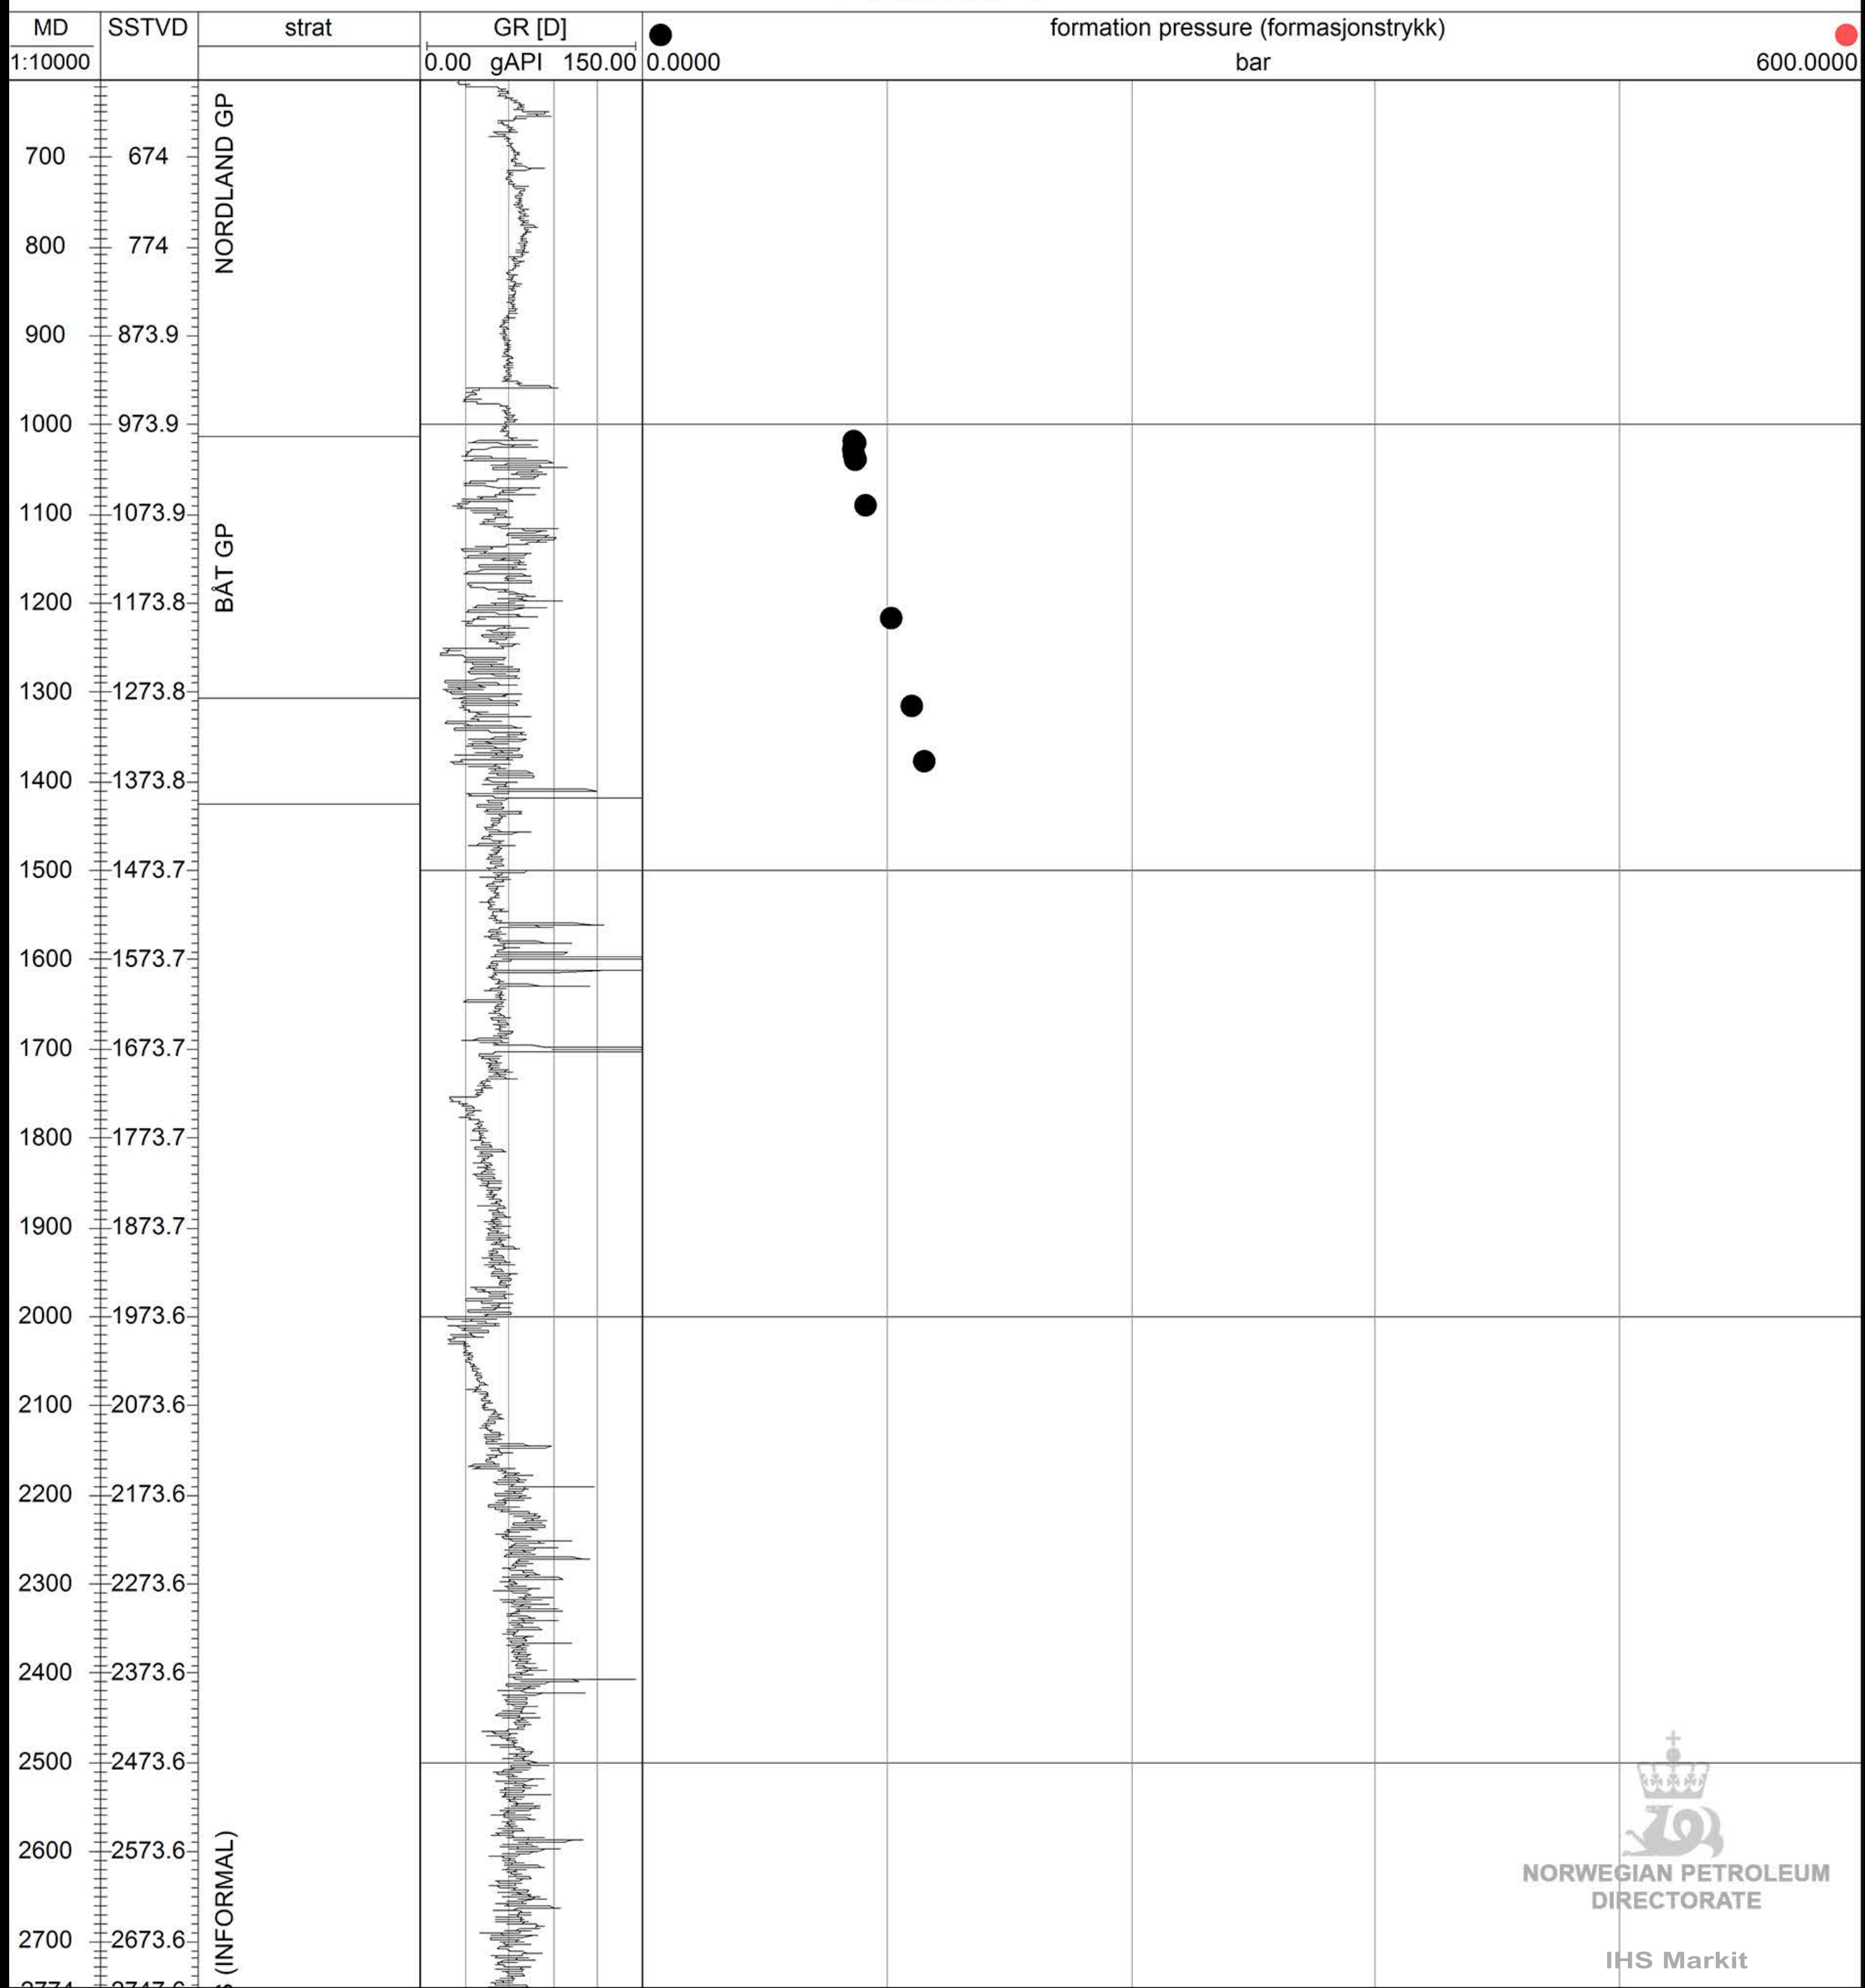

6507/6-1

NORWEGIAN PETROLEUM
DIRECTORATE

IHS Markit