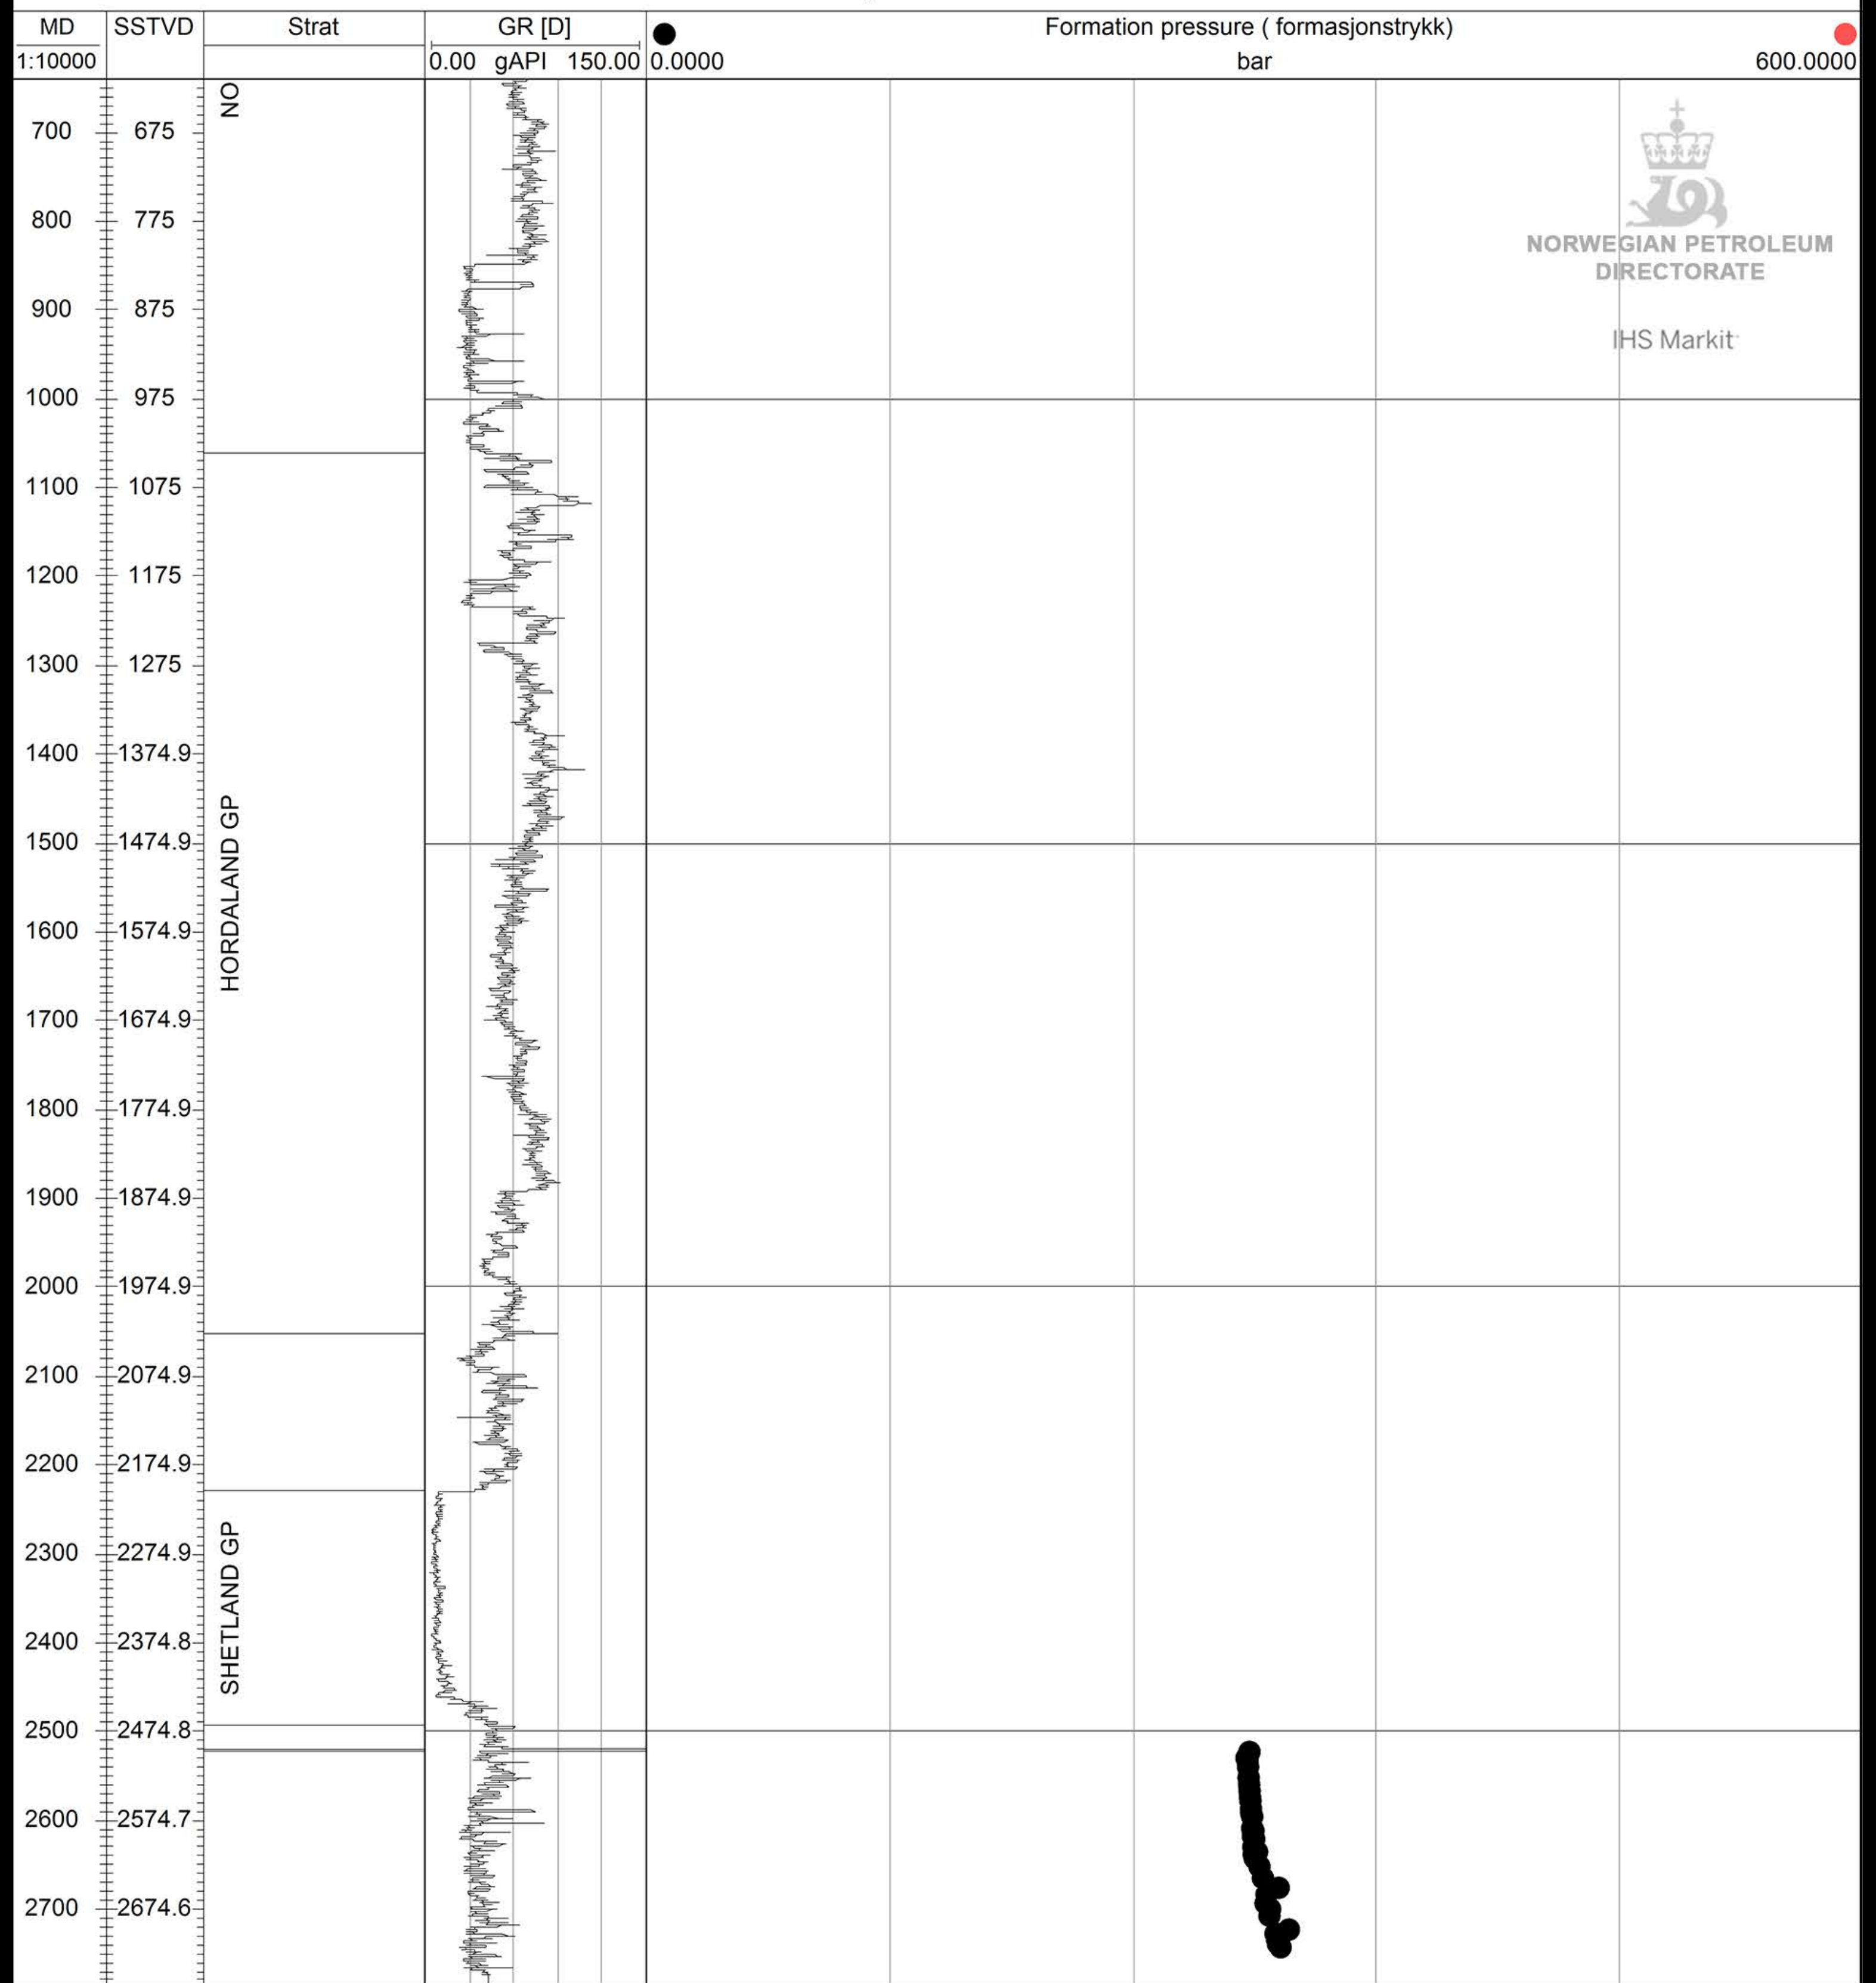

16/7-4

NORWEGIAN PETROLEUM
DIRECTORATE

IHS Markit

600.0000