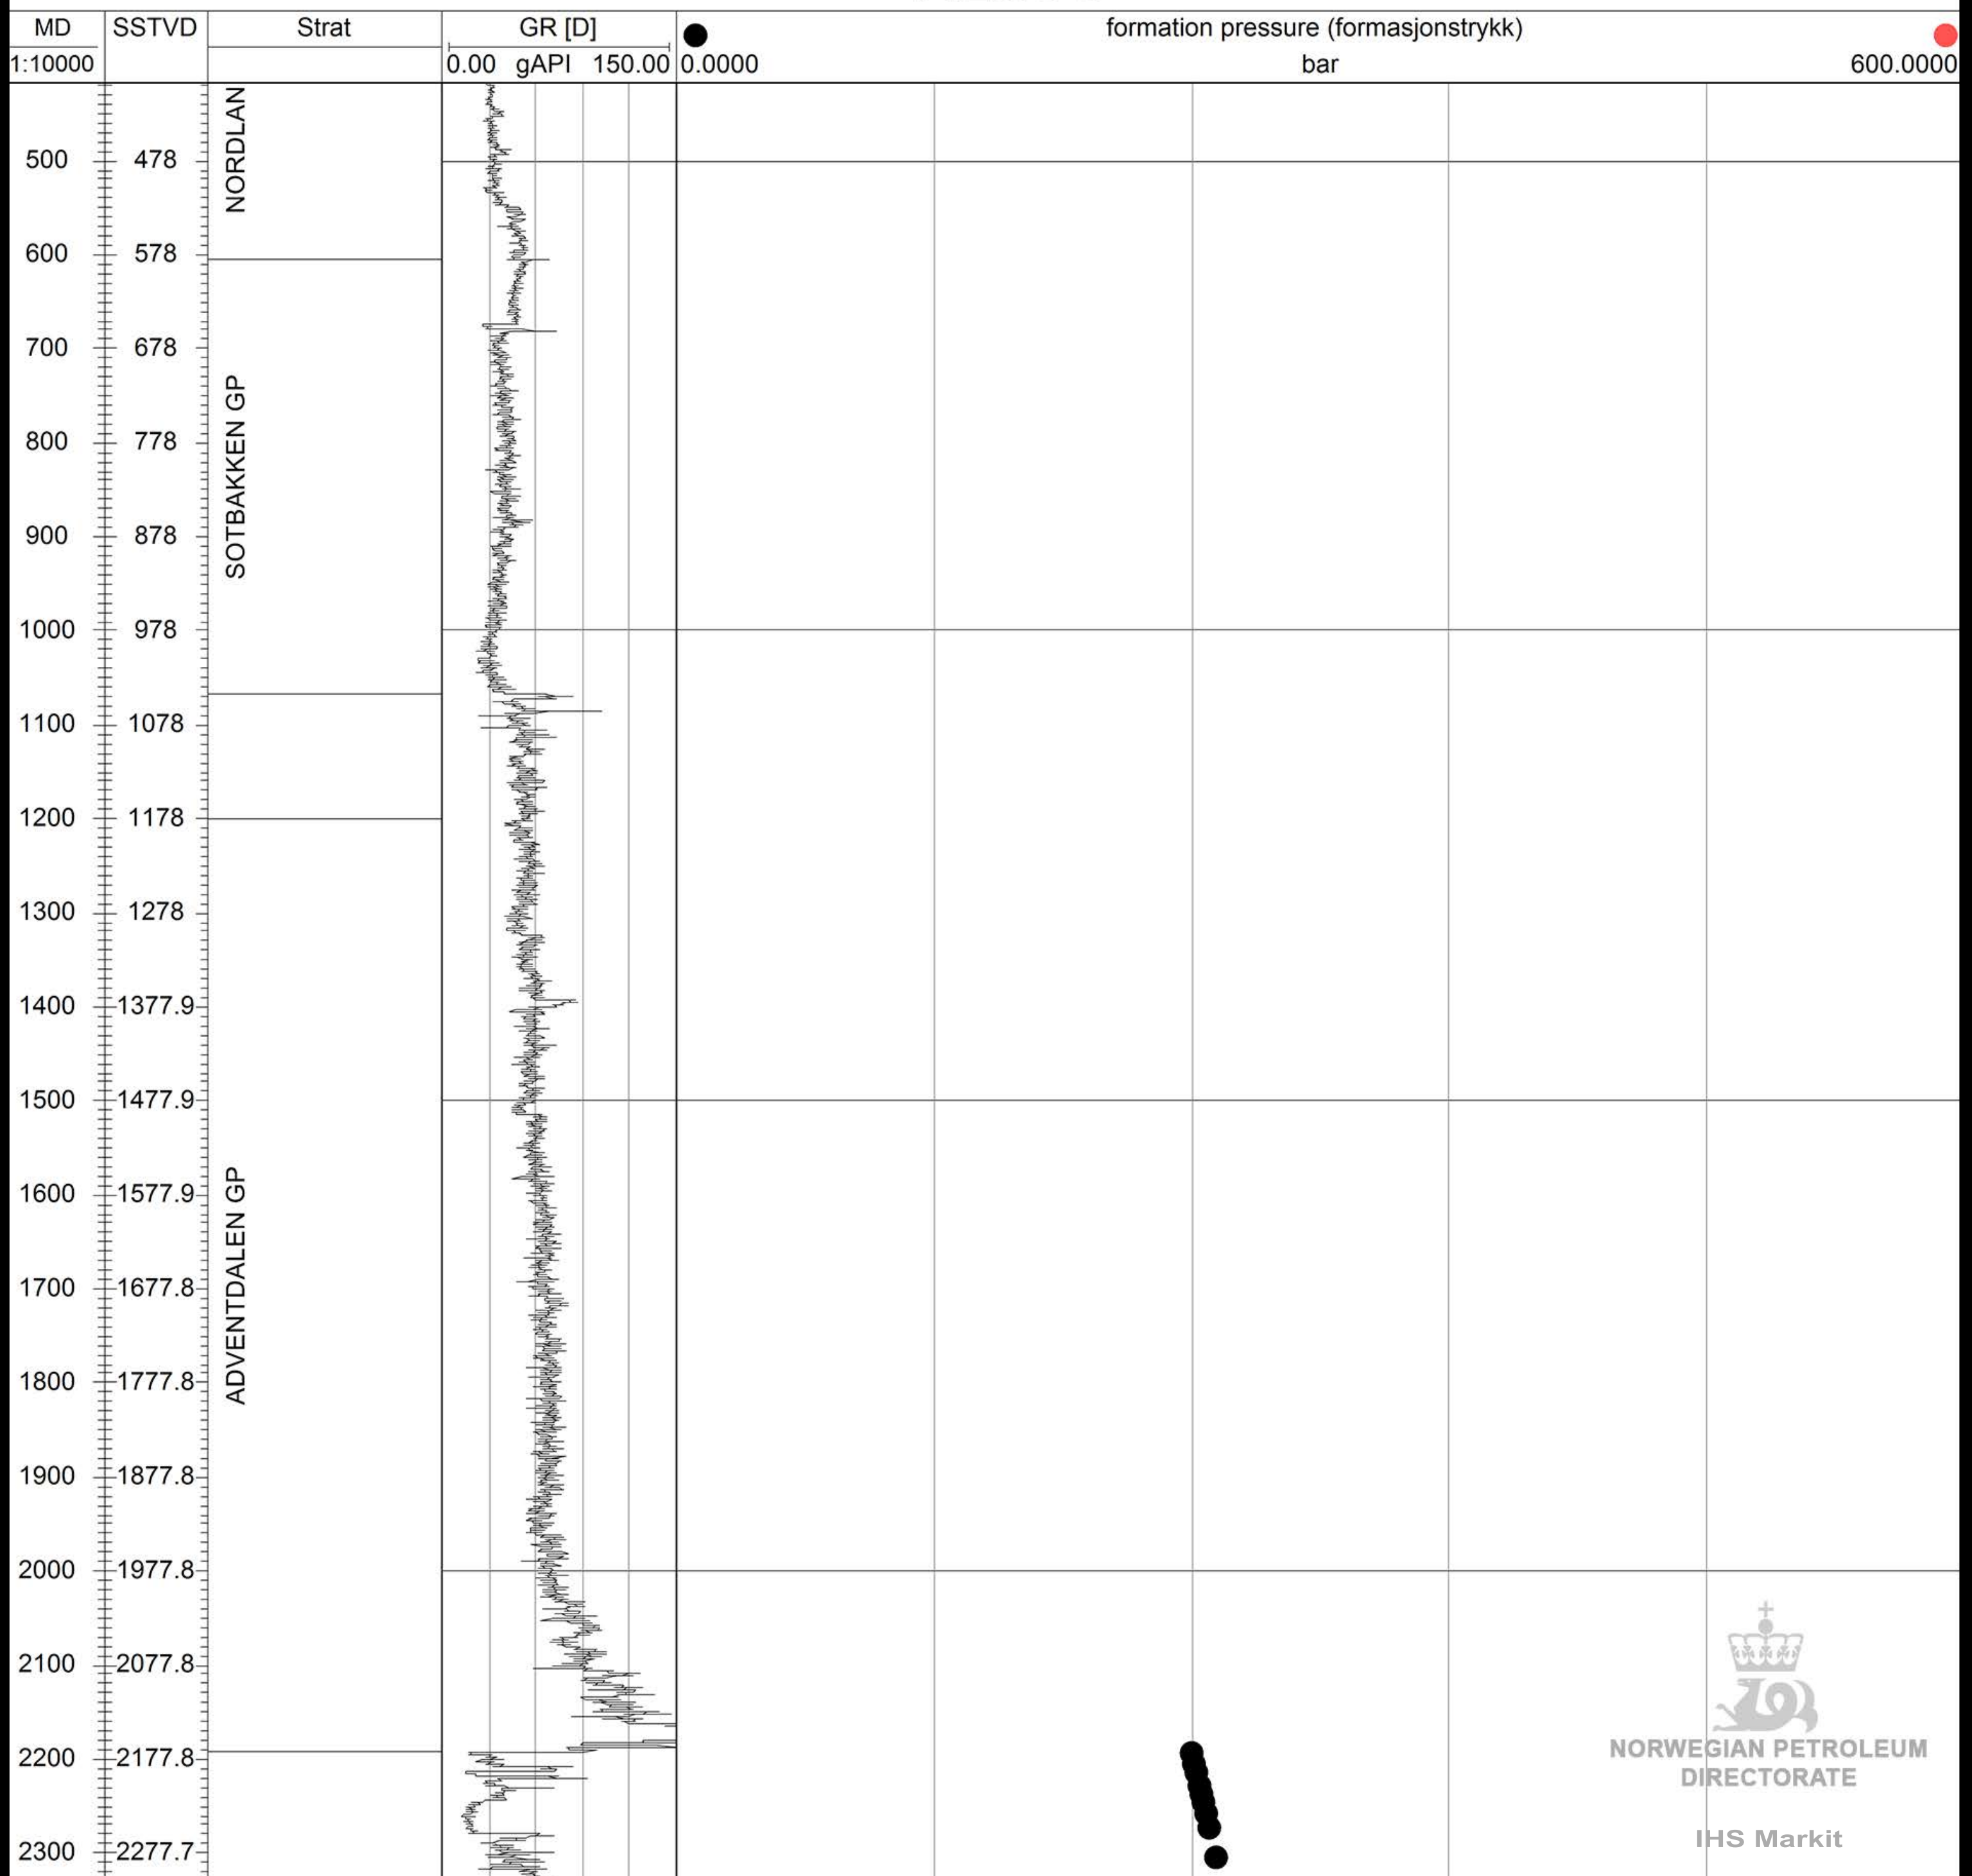

7120/8-3

NORWEGIAN PETROLEUM
DIRECTORATE

IHS Markit